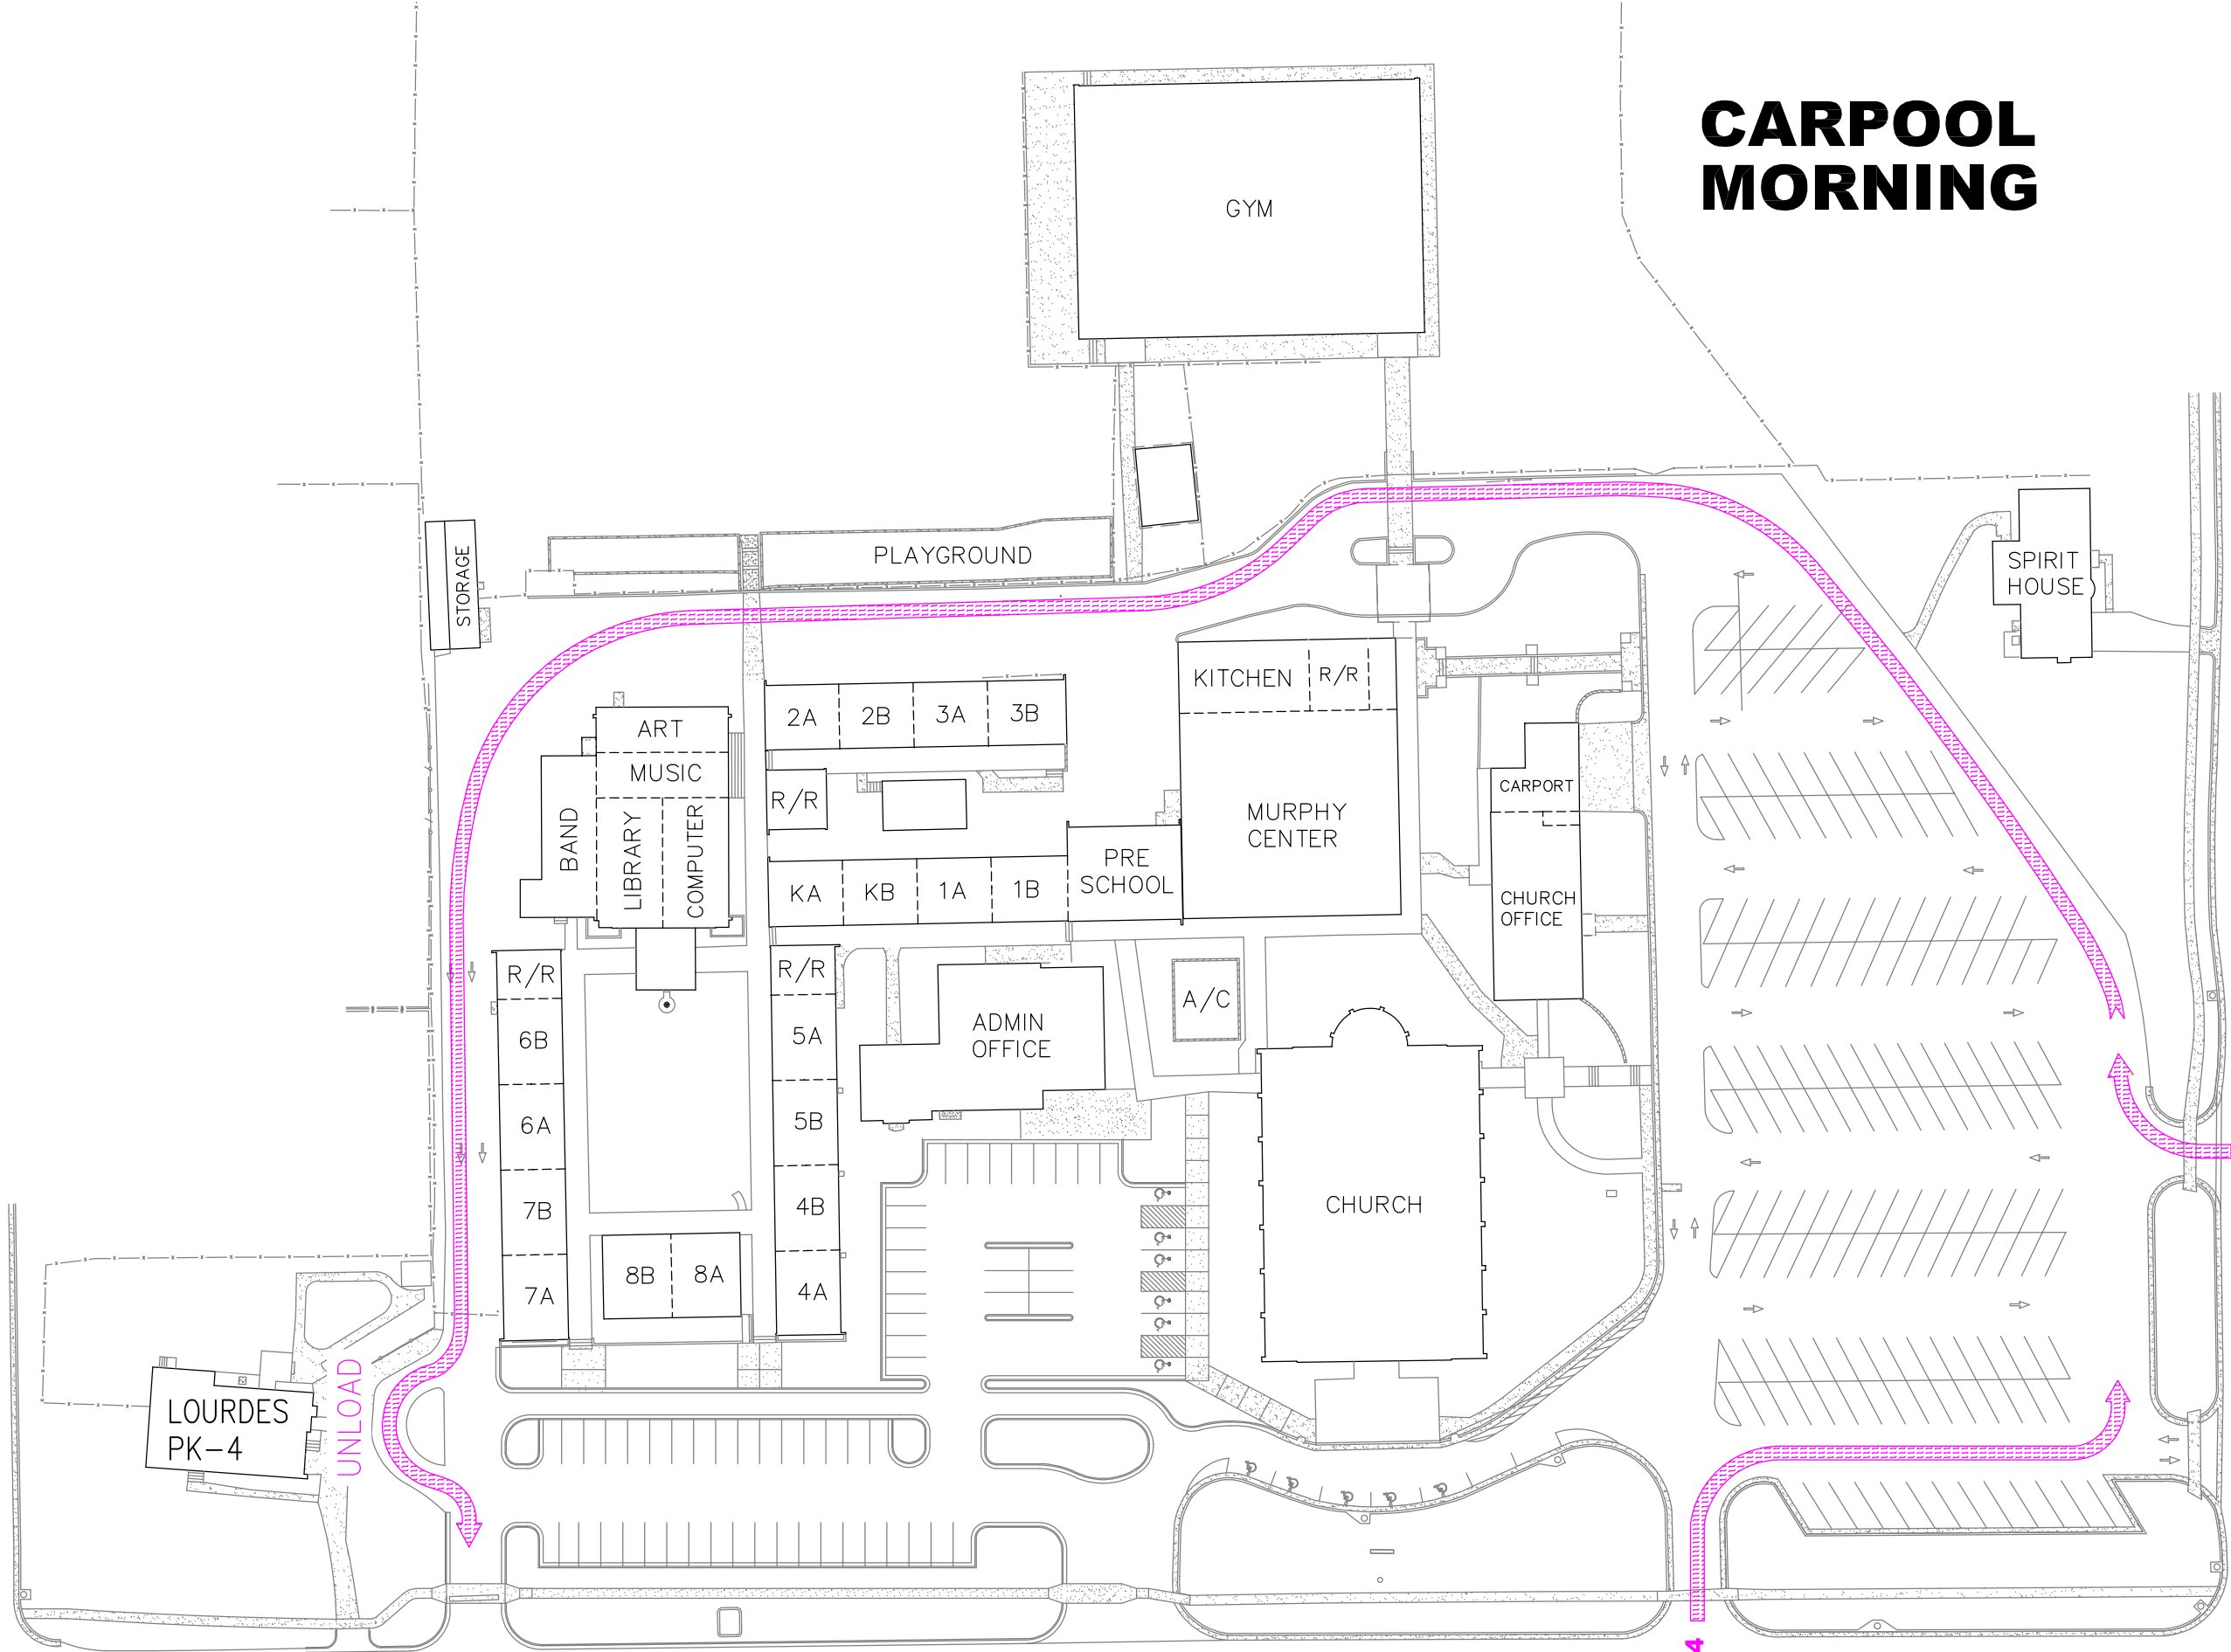

CARPOOL MORNING

ST DOMINIC PLACE

LOURDES
PK-4

UNLOAD

STORAGE

PLAYGROUND

GYM

SPIRIT HOUSE