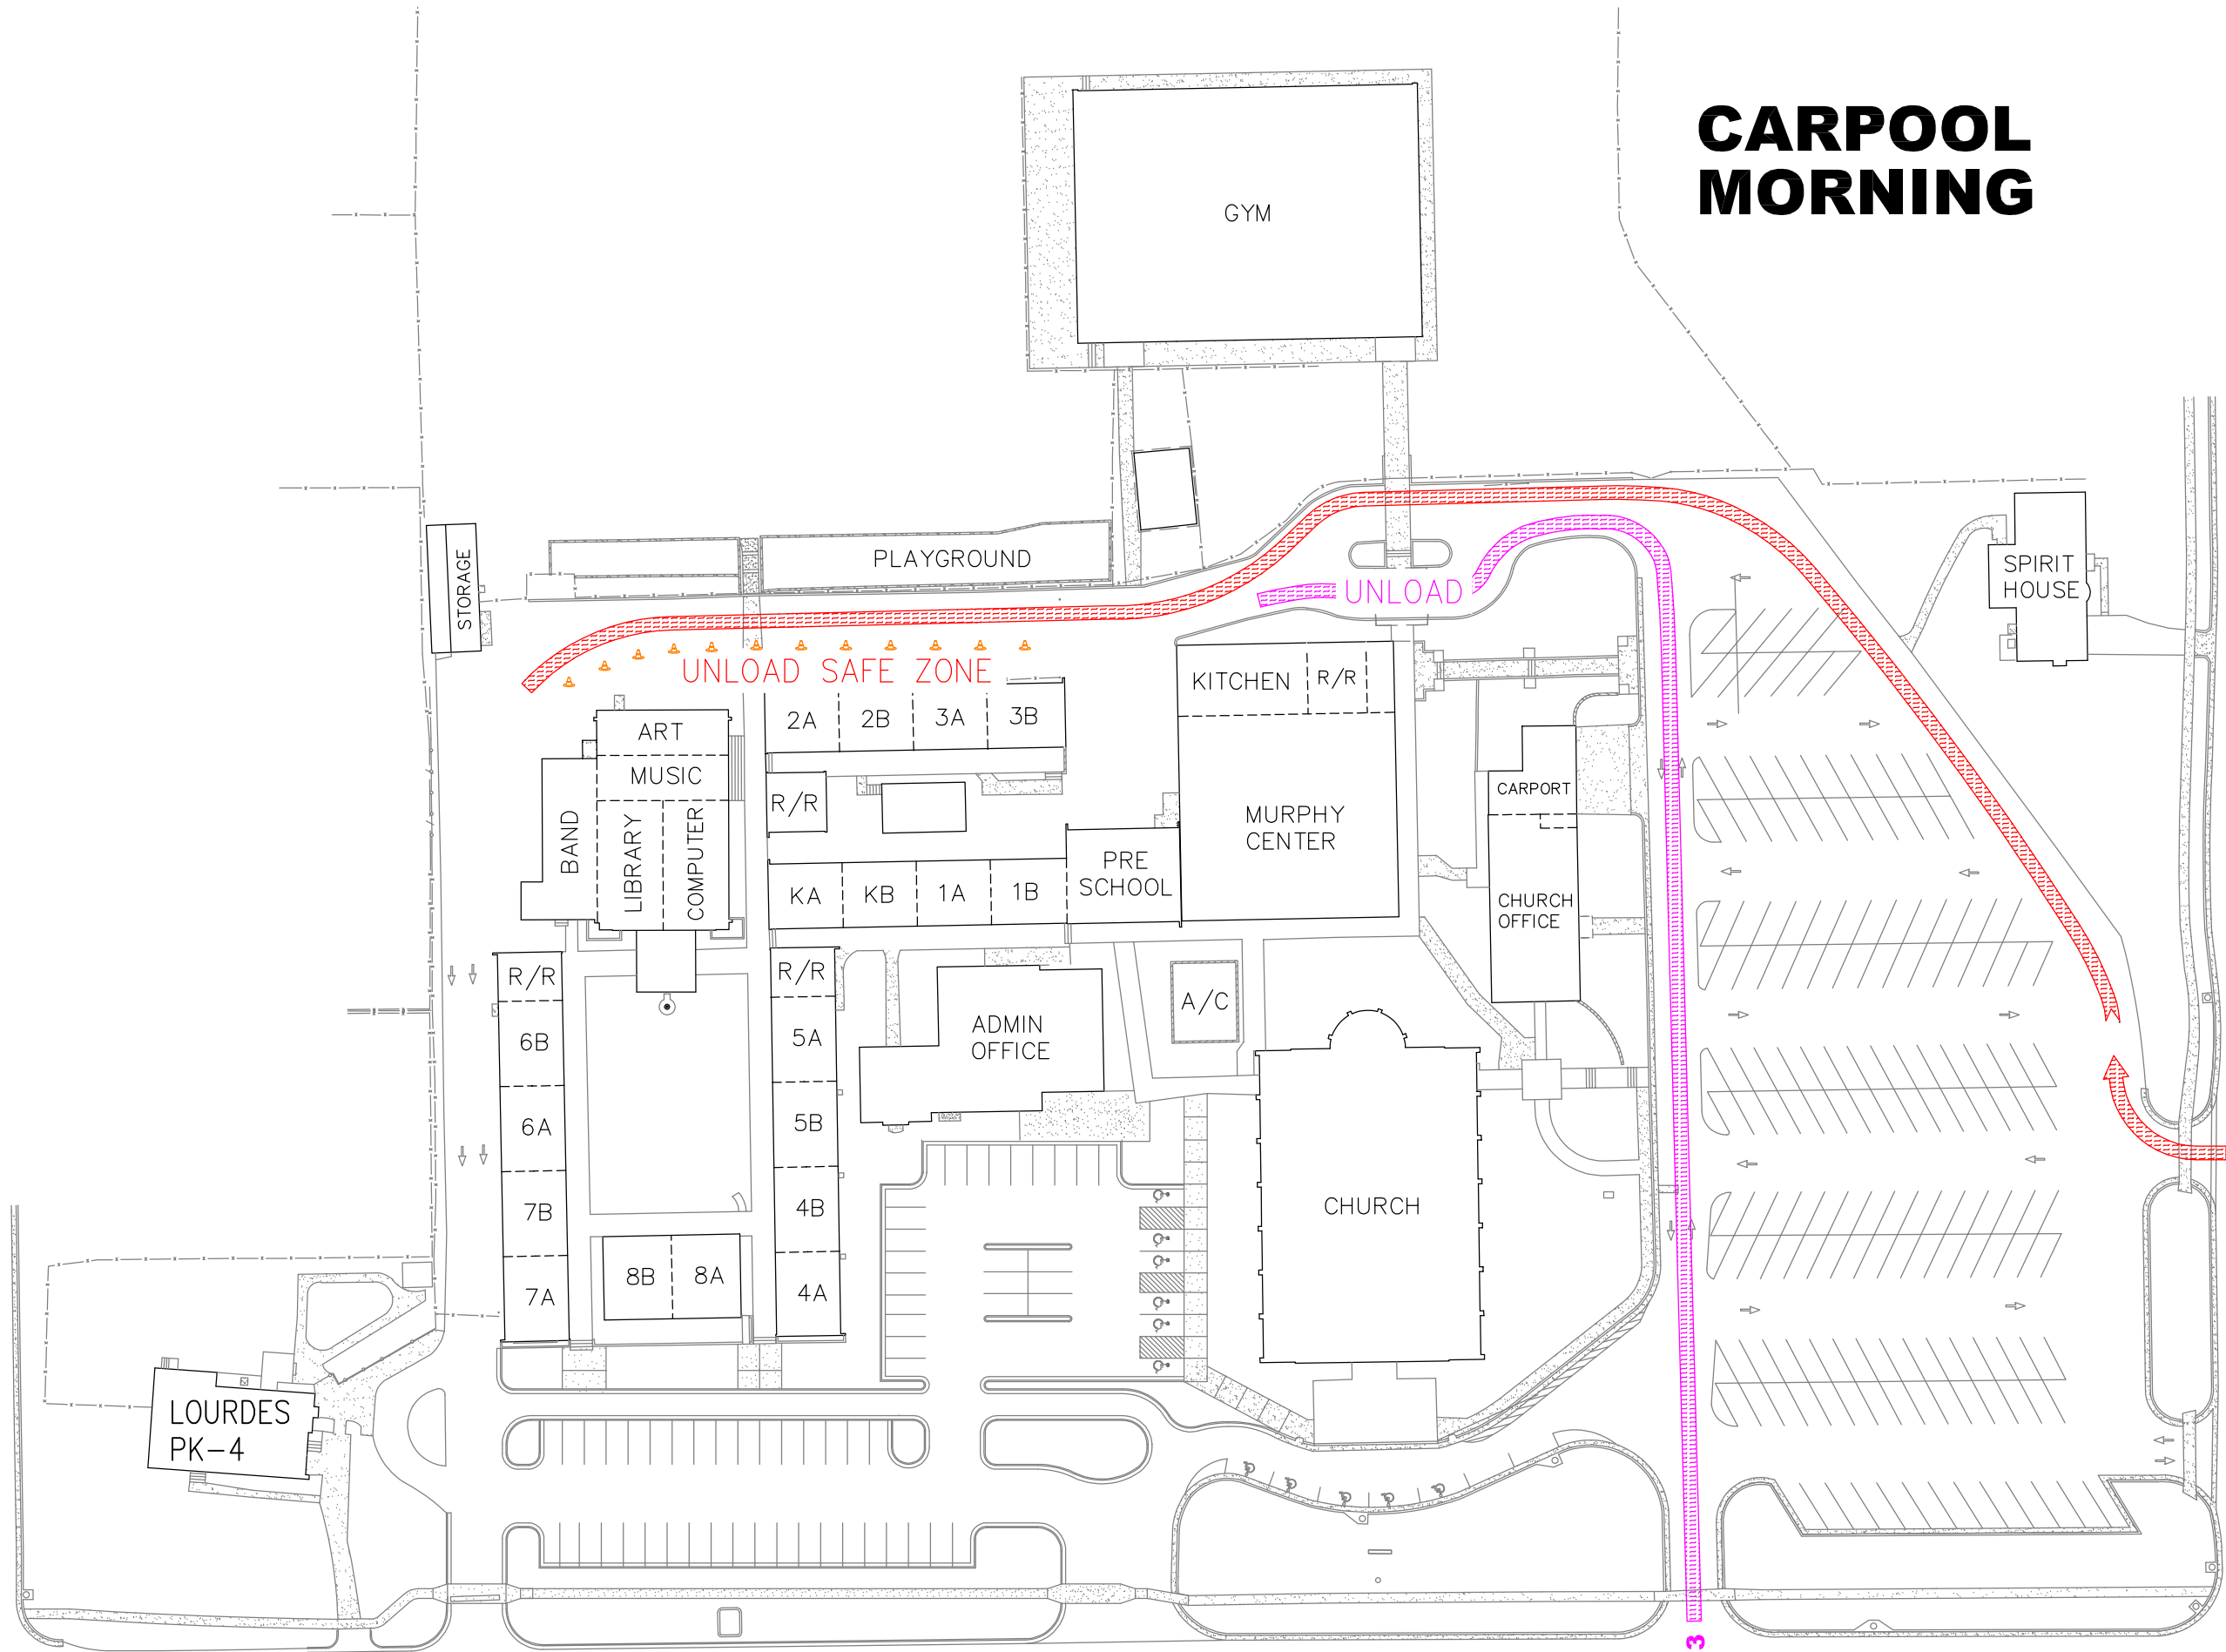

CARPOOL MORNING

ST DOMINIC PLACE

STORAGE

GYM

PLAYGROUND

SPIRIT HOUSE

UNLOAD SAFE ZONE

UNLOAD